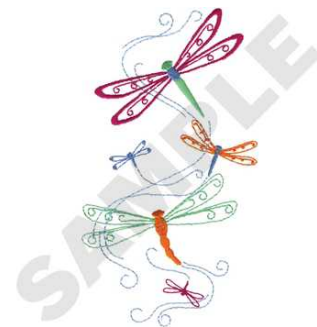

**Name:** Dragonflies Machine Embroidery Design

**SKU:** DC01-CR0035

**Brand:** Dakota Collectibles

**Unique Colors:** 13 (5 color Stops)

## Unique Colors

	<b>Color Name (Color Code)</b>	<b>Manufacturer - Type</b>
	Super White (1001) [No Color Selected]	madeira - rayon
	Dusty Lilac (1263) [No Color Selected]	madeira - rayon
	Crocus (286)	Exquisite - Polyester 1000m

# Complete Color Sequence

#		Color Name (Color Code)	Manufacturer - Type
1		Super White (1001) [No Color Selected]	madeira - rayon
2		Super White (1001) [No Color Selected]	madeira - rayon
3		Crocus (286)	Exquisite - Polyester 1000m