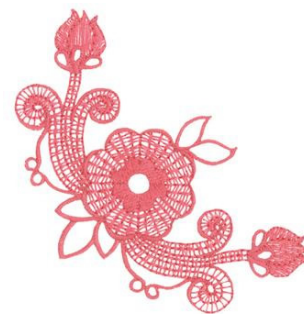

Name: Floral Corner Machine Embroidery Design

SKU: DC01-CR0007

Brand: Dakota Collectibles

Unique Colors: 13 (1 color Stops)

Unique Colors

	Color Name (Color Code)	Manufacturer - Type
	Super White (1001) [No Color Selected]	madeira - rayon
	Dusty Lilac (1263) [No Color Selected]	madeira - rayon
	Crocus (286)	Exquisite - Polyester 1000m

Complete Color Sequence

#		Color Name (Color Code)	Manufacturer - Type
1		Super White (1001) [No Color Selected]	madeira - rayon
2		Super White (1001) [No Color Selected]	madeira - rayon
3		Crocus (286)	Exquisite - Polyester 1000m