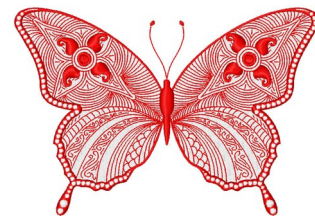

Name: CLE000446_1 Machine Embroidery Design

SKU: LL01-CLE000446_1

Brand: A Lyrical Letters Embroidery

Unique Colors: 13 (1 color Stops)

Unique Colors

	Color Name (Color Code)	Manufacturer - Type
	Super White (1001) [No Color Selected]	madeira - rayon
	Dusty Lilac (1263) [No Color Selected]	madeira - rayon
	Crocus (286)	Exquisite - Polyester 1000m