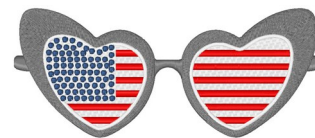

Name: American Flag Sunglasses

SKU: LL01-CLE000363

Brand: A Lyrical Letters Embroidery

Unique Colors: 13 (5 color Stops)

Unique Colors

	Color Name (Color Code)	Manufacturer - Type
	Super White (1001) [No Color Selected]	madeira - rayon
	Dusty Lilac (1263) [No Color Selected]	madeira - rayon
	Crocus (286)	Exquisite - Polyester 1000m

Complete Color Sequence

#		Color Name (Color Code)	Manufacturer - Type
1		Super White (1001) [No Color Selected]	madeira - rayon
2		Super White (1001) [No Color Selected]	madeira - rayon
3		Crocus (286)	Exquisite - Polyester 1000m