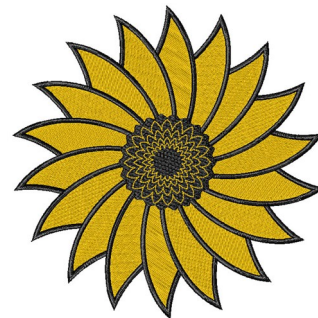

Name: Sunflower Machine Embroidery Design

SKU: LL01-CLE000360

Brand: A Lyrical Letters Embroidery

Unique Colors: 13 (3 color Stops)

Unique Colors

	Color Name (Color Code)	Manufacturer - Type
	Super White (1001) [No Color Selected]	madeira - rayon
	Dusty Lilac (1263) [No Color Selected]	madeira - rayon
	Crocus (286)	Exquisite - Polyester 1000m

Complete Color Sequence

#		Color Name (Color Code)	Manufacturer - Type
1		Super White (1001) [No Color Selected]	madeira - rayon
2		Super White (1001) [No Color Selected]	madeira - rayon
3		Crocus (286)	Exquisite - Polyester 1000m