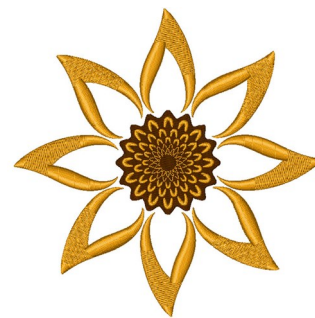

**Name:** Sunflower Outline Machine Embroidery Design

**SKU:** LL01-CLE000359

**Brand:** A Lyrical Letters Embroidery

**Unique Colors:** 13 (3 color Stops)

## Unique Colors

	<b>Color Name (Color Code)</b>	<b>Manufacturer - Type</b>
	Super White (1001) [No Color Selected]	madeira - rayon
	Dusty Lilac (1263) [No Color Selected]	madeira - rayon
	Crocus (286)	Exquisite - Polyester 1000m