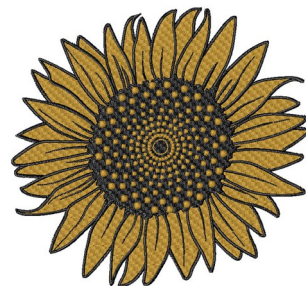

**Name:** Sunflower Machine Embroidery Design

**SKU:** LL01-CLE000357

**Brand:** A Lyrical Letters Embroidery

**Unique Colors:** 13 (3 color Stops)

## Unique Colors

	<b>Color Name (Color Code)</b>	<b>Manufacturer - Type</b>
	Super White (1001) [No Color Selected]	madeira - rayon
	Dusty Lilac (1263) [No Color Selected]	madeira - rayon
	Crocus (286)	Exquisite - Polyester 1000m

# Complete Color Sequence

#		Color Name (Color Code)	Manufacturer - Type
1		Super White (1001) [No Color Selected]	madeira - rayon
2		Super White (1001) [No Color Selected]	madeira - rayon
3		Crocus (286)	Exquisite - Polyester 1000m