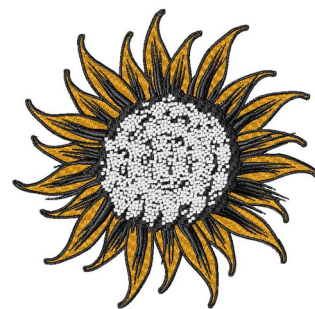

Name: Decorative Sunflower Machine
Embroidery Design

SKU: LL01-CLE000356

Brand: A Lyrical Letters Embroidery

Unique Colors: 13 (3 color Stops)

Unique Colors

	Color Name (Color Code)	Manufacturer - Type
	Super White (1001) [No Color Selected]	madeira - rayon
	Dusty Lilac (1263) [No Color Selected]	madeira - rayon
	Crocus (286)	Exquisite - Polyester 1000m

Complete Color Sequence

#		Color Name (Color Code)	Manufacturer - Type
1		Super White (1001) [No Color Selected]	madeira - rayon
2		Super White (1001) [No Color Selected]	madeira - rayon
3		Crocus (286)	Exquisite - Polyester 1000m