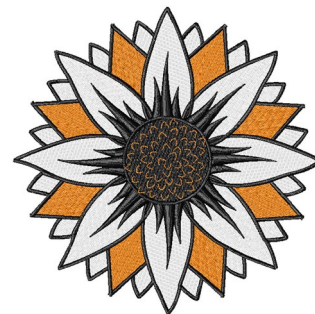

**Name:** Sunflower Machine Embroidery Design

**SKU:** LL01-CLE000355

**Brand:** A Lyrical Letters Embroidery

**Unique Colors:** 13 (4 color Stops)

## Unique Colors

	<b>Color Name (Color Code)</b>	<b>Manufacturer - Type</b>
	Super White (1001) [No Color Selected]	madeira - rayon
	Dusty Lilac (1263) [No Color Selected]	madeira - rayon
	Crocus (286)	Exquisite - Polyester 1000m

# Complete Color Sequence

#		Color Name (Color Code)	Manufacturer - Type
1		Super White (1001) [No Color Selected]	madeira - rayon
2		Super White (1001) [No Color Selected]	madeira - rayon
3		Crocus (286)	Exquisite - Polyester 1000m