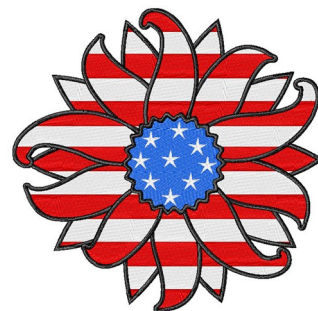

Name: American Flower

SKU: LL01-CLE000353

Brand: A Lyrical Letters Embroidery

Unique Colors: 13 (6 color Stops)

Unique Colors

	Color Name (Color Code)	Manufacturer - Type
	Super White (1001) [No Color Selected]	madeira - rayon
	Dusty Lilac (1263) [No Color Selected]	madeira - rayon
	Crocus (286)	Exquisite - Polyester 1000m

Complete Color Sequence

#		Color Name (Color Code)	Manufacturer - Type
1		Super White (1001) [No Color Selected]	madeira - rayon
2		Super White (1001) [No Color Selected]	madeira - rayon
3		Crocus (286)	Exquisite - Polyester 1000m