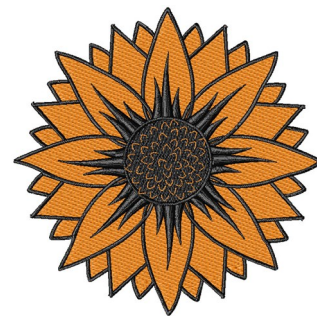

Name: Sunflower Machine Embroidery Design

SKU: LL01-CLE000352

Brand: A Lyrical Letters Embroidery

Unique Colors: 13 (3 color Stops)

Unique Colors

	Color Name (Color Code)	Manufacturer - Type
	Super White (1001) [No Color Selected]	madeira - rayon
	Dusty Lilac (1263) [No Color Selected]	madeira - rayon
	Crocus (286)	Exquisite - Polyester 1000m

Complete Color Sequence

#		Color Name (Color Code)	Manufacturer - Type
1		Super White (1001) [No Color Selected]	madeira - rayon
2		Super White (1001) [No Color Selected]	madeira - rayon
3		Crocus (286)	Exquisite - Polyester 1000m