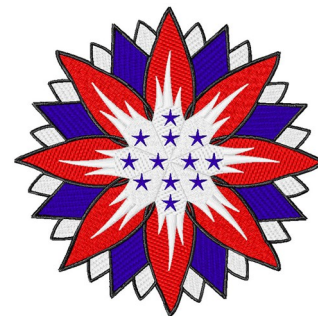

Name: Stacked Star Flower Machine Embroidery Design

SKU: LL01-CLE000351

Brand: A Lyrical Letters Embroidery

Unique Colors: 13 (6 color Stops)

Unique Colors

	Color Name (Color Code)	Manufacturer - Type
	Super White (1001) [No Color Selected]	madeira - rayon
	Dusty Lilac (1263) [No Color Selected]	madeira - rayon
	Crocus (286)	Exquisite - Polyester 1000m

Complete Color Sequence

#		Color Name (Color Code)	Manufacturer - Type
1		Super White (1001) [No Color Selected]	madeira - rayon
2		Super White (1001) [No Color Selected]	madeira - rayon
3		Crocus (286)	Exquisite - Polyester 1000m