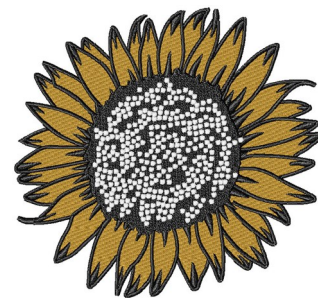

Name: Sunflower Machine Embroidery Design

SKU: LL01-CLE000343

Brand: A Lyrical Letters Embroidery

Unique Colors: 13 (3 color Stops)

Unique Colors

	Color Name (Color Code)	Manufacturer - Type
	Super White (1001) [No Color Selected]	madeira - rayon
	Dusty Lilac (1263) [No Color Selected]	madeira - rayon
	Crocus (286)	Exquisite - Polyester 1000m

Complete Color Sequence

#		Color Name (Color Code)	Manufacturer - Type
1		Super White (1001) [No Color Selected]	madeira - rayon
2		Super White (1001) [No Color Selected]	madeira - rayon
3		Crocus (286)	Exquisite - Polyester 1000m