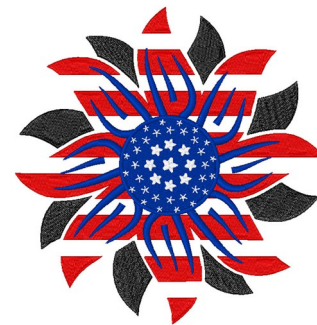

Name: Patriotic Sunflower

SKU: LL01-CLE000338

Brand: A Lyrical Letters Embroidery

Unique Colors: 13 (4 color Stops)

Unique Colors

	Color Name (Color Code)	Manufacturer - Type
	Super White (1001) [No Color Selected]	madeira - rayon
	Dusty Lilac (1263) [No Color Selected]	madeira - rayon
	Crocus (286)	Exquisite - Polyester 1000m

Complete Color Sequence

#		Color Name (Color Code)	Manufacturer - Type
1		Super White (1001) [No Color Selected]	madeira - rayon
2		Super White (1001) [No Color Selected]	madeira - rayon
3		Crocus (286)	Exquisite - Polyester 1000m