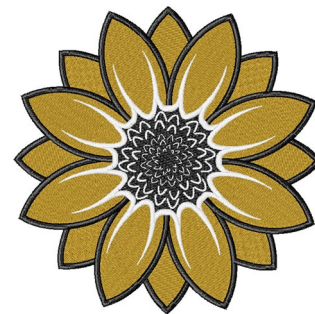

Name: Sunflower Bloom Machine Embroidery Design

SKU: LL01-CLE000337

Brand: A Lyrical Letters Embroidery

Unique Colors: 13 (3 color Stops)

Unique Colors

	Color Name (Color Code)	Manufacturer - Type
	Super White (1001) [No Color Selected]	madeira - rayon
	Dusty Lilac (1263) [No Color Selected]	madeira - rayon
	Crocus (286)	Exquisite - Polyester 1000m

Complete Color Sequence

#		Color Name (Color Code)	Manufacturer - Type
1		Super White (1001) [No Color Selected]	madeira - rayon
2		Super White (1001) [No Color Selected]	madeira - rayon
3		Crocus (286)	Exquisite - Polyester 1000m