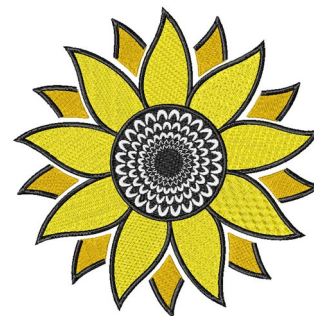

Name: Sunflower Machine Embroidery Design

SKU: LL01-CLE000336

Brand: A Lyrical Letters Embroidery

Unique Colors: 13 (5 color Stops)

Unique Colors

	Color Name (Color Code)	Manufacturer - Type
	Super White (1001) [No Color Selected]	madeira - rayon
	Dusty Lilac (1263) [No Color Selected]	madeira - rayon
	Crocus (286)	Exquisite - Polyester 1000m

Complete Color Sequence

#		Color Name (Color Code)	Manufacturer - Type
1		Super White (1001) [No Color Selected]	madeira - rayon
2		Super White (1001) [No Color Selected]	madeira - rayon
3		Crocus (286)	Exquisite - Polyester 1000m