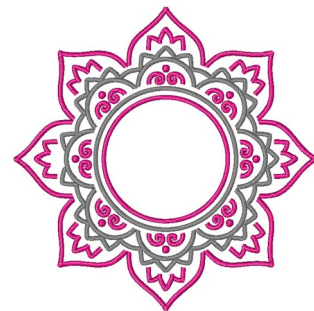

Name: Floral Monogram Frame

SKU: LL01-CLE000299

Brand: A Lyrical Letters Embroidery

Unique Colors: 13 (2 color Stops)

Unique Colors

	Color Name (Color Code)	Manufacturer - Type
	Super White (1001) [No Color Selected]	madeira - rayon
	Dusty Lilac (1263) [No Color Selected]	madeira - rayon
	Crocus (286)	Exquisite - Polyester 1000m

Complete Color Sequence

#		Color Name (Color Code)	Manufacturer - Type
1		Super White (1001) [No Color Selected]	madeira - rayon
2		Super White (1001) [No Color Selected]	madeira - rayon
3		Crocus (286)	Exquisite - Polyester 1000m