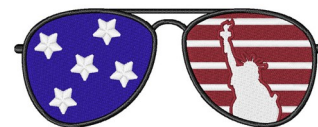

Name: Statue Of Liberty Sunglasses

SKU: LL01-CLE000098

Brand: A Lyrical Letters Embroidery

Unique Colors: 13 (5 color Stops)

Unique Colors

	Color Name (Color Code)	Manufacturer - Type
	Super White (1001) [No Color Selected]	madeira - rayon
	Dusty Lilac (1263) [No Color Selected]	madeira - rayon
	Crocus (286)	Exquisite - Polyester 1000m

Complete Color Sequence

#		Color Name (Color Code)	Manufacturer - Type
1		Super White (1001) [No Color Selected]	madeira - rayon
2		Super White (1001) [No Color Selected]	madeira - rayon
3		Crocus (286)	Exquisite - Polyester 1000m