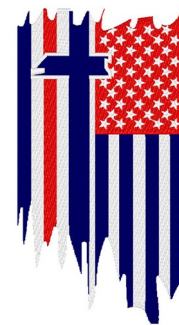

Name: Distressed American Flag & Cross

SKU: LL01-CLE000082

Brand: A Lyrical Letters Embroidery

Unique Colors: 13 (4 color Stops)

Unique Colors

	Color Name (Color Code)	Manufacturer - Type
	Super White (1001) [No Color Selected]	madeira - rayon
	Dusty Lilac (1263) [No Color Selected]	madeira - rayon
	Crocus (286)	Exquisite - Polyester 1000m

Complete Color Sequence

#		Color Name (Color Code)	Manufacturer - Type
1		Super White (1001) [No Color Selected]	madeira - rayon
2		Super White (1001) [No Color Selected]	madeira - rayon
3		Crocus (286)	Exquisite - Polyester 1000m