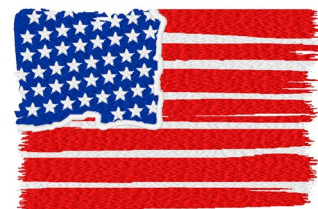

Name: Distressed American Flag

SKU: LL01-CLE000077

Brand: A Lyrical Letters Embroidery

Unique Colors: 13 (4 color Stops)

Unique Colors

	Color Name (Color Code)	Manufacturer - Type
	Super White (1001) [No Color Selected]	madeira - rayon
	Dusty Lilac (1263) [No Color Selected]	madeira - rayon
	Crocus (286)	Exquisite - Polyester 1000m

Complete Color Sequence

#		Color Name (Color Code)	Manufacturer - Type
1		Super White (1001) [No Color Selected]	madeira - rayon
2		Super White (1001) [No Color Selected]	madeira - rayon
3		Crocus (286)	Exquisite - Polyester 1000m