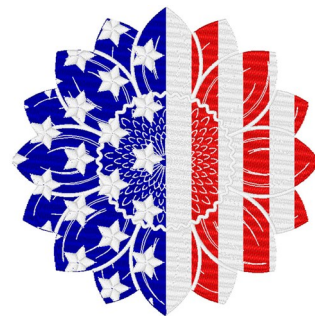

Name: Vertical American Flag Sunflower
Machine Embroidery Design

SKU: LL01-CLE000075

Brand: A Lyrical Letters Embroidery

Unique Colors: 13 (3 color Stops)

Unique Colors

	Color Name (Color Code)	Manufacturer - Type
	Super White (1001) [No Color Selected]	madeira - rayon
	Dusty Lilac (1263) [No Color Selected]	madeira - rayon
	Crocus (286)	Exquisite - Polyester 1000m

Complete Color Sequence

#		Color Name (Color Code)	Manufacturer - Type
1		Super White (1001) [No Color Selected]	madeira - rayon
2		Super White (1001) [No Color Selected]	madeira - rayon
3		Crocus (286)	Exquisite - Polyester 1000m