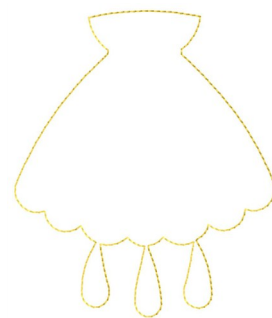

**Name:** Shell Outline Machine Embroidery Design

**SKU:** GSD01-CHRIS69ROUT

**Brand:** Grand Slam Designs

**Unique Colors:** 13 (1 color Stops)

## Unique Colors

	<b>Color Name (Color Code)</b>	<b>Manufacturer - Type</b>
	Super White (1001) [No Color Selected]	madeira - rayon
	Dusty Lilac (1263) [No Color Selected]	madeira - rayon
	Crocus (286)	Exquisite - Polyester 1000m

# Complete Color Sequence

#		Color Name (Color Code)	Manufacturer - Type
1		Super White (1001) [No Color Selected]	madeira - rayon
2		Super White (1001) [No Color Selected]	madeira - rayon
3		Crocus (286)	Exquisite - Polyester 1000m