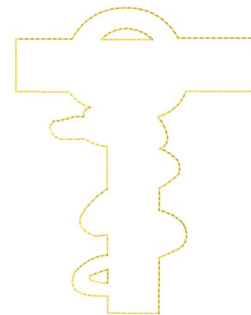

Name: Serpent Outline Machine Embroidery Design

SKU: GSD01-CHRIS68ROUT

Brand: Grand Slam Designs

Unique Colors: 13 (1 color Stops)

Unique Colors

	Color Name (Color Code)	Manufacturer - Type
	Super White (1001) [No Color Selected]	madeira - rayon
	Dusty Lilac (1263) [No Color Selected]	madeira - rayon
	Crocus (286)	Exquisite - Polyester 1000m

Complete Color Sequence

#		Color Name (Color Code)	Manufacturer - Type
1		Super White (1001) [No Color Selected]	madeira - rayon
2		Super White (1001) [No Color Selected]	madeira - rayon
3		Crocus (286)	Exquisite - Polyester 1000m