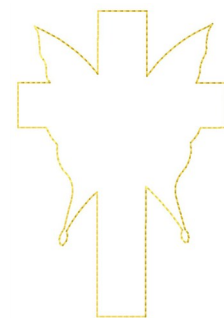

Name: Butterfly Cross Outline

SKU: GSD01-CHRIS18ROUT

Brand: Grand Slam Designs

Unique Colors: 13 (1 color Stops)

Unique Colors

	Color Name (Color Code)	Manufacturer - Type
	Super White (1001) [No Color Selected]	madeira - rayon
	Dusty Lilac (1263) [No Color Selected]	madeira - rayon
	Crocus (286)	Exquisite - Polyester 1000m

Complete Color Sequence

#		Color Name (Color Code)	Manufacturer - Type
1		Super White (1001) [No Color Selected]	madeira - rayon
2		Super White (1001) [No Color Selected]	madeira - rayon
3		Crocus (286)	Exquisite - Polyester 1000m