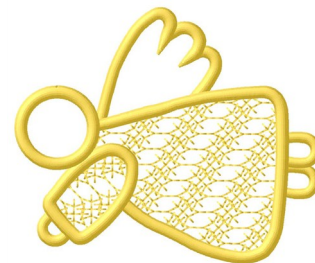

Name: Angel Machine Embroidery Design

SKU: GSD01-CHRIS13R

Brand: Grand Slam Designs

Unique Colors: 13 (2 color Stops)

Unique Colors

	Color Name (Color Code)	Manufacturer - Type
	Super White (1001) [No Color Selected]	madeira - rayon
	Dusty Lilac (1263) [No Color Selected]	madeira - rayon
	Crocus (286)	Exquisite - Polyester 1000m

Complete Color Sequence

#		Color Name (Color Code)	Manufacturer - Type
1		Super White (1001) [No Color Selected]	madeira - rayon
2		Super White (1001) [No Color Selected]	madeira - rayon
3		Crocus (286)	Exquisite - Polyester 1000m