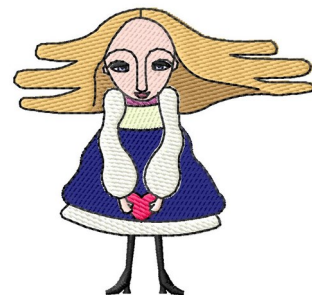

Name: Woman In Love Machine Embroidery Design

SKU: GSD01-CHG859

Brand: Grand Slam Designs

Unique Colors: 13 (11 color Stops)

Unique Colors

	Color Name (Color Code)	Manufacturer - Type
	Super White (1001) [No Color Selected]	madeira - rayon
	Dusty Lilac (1263) [No Color Selected]	madeira - rayon
	Crocus (286)	Exquisite - Polyester 1000m

Complete Color Sequence

#		Color Name (Color Code)	Manufacturer - Type
1		Super White (1001) [No Color Selected]	madeira - rayon
2		Super White (1001) [No Color Selected]	madeira - rayon
3		Crocus (286)	Exquisite - Polyester 1000m