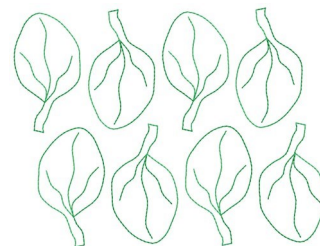

Name: Spinach Leaves

SKU: GSD01-CHG812

Brand: Grand Slam Designs

Unique Colors: 13 (1 color Stops)

Unique Colors

	Color Name (Color Code)	Manufacturer - Type
	Super White (1001) [No Color Selected]	madeira - rayon
	Dusty Lilac (1263) [No Color Selected]	madeira - rayon
	Crocus (286)	Exquisite - Polyester 1000m

Complete Color Sequence

#		Color Name (Color Code)	Manufacturer - Type
1		Super White (1001) [No Color Selected]	madeira - rayon
2		Super White (1001) [No Color Selected]	madeira - rayon
3		Crocus (286)	Exquisite - Polyester 1000m