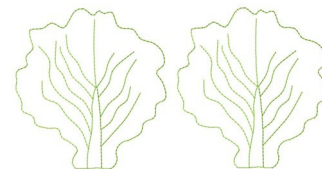

Name: Lettuce Leaves Machine Embroidery Design

SKU: GSD01-CHG727

Brand: Grand Slam Designs

Unique Colors: 13 (1 color Stops)

Unique Colors

	Color Name (Color Code)	Manufacturer - Type
	Super White (1001) [No Color Selected]	madeira - rayon
	Dusty Lilac (1263) [No Color Selected]	madeira - rayon
	Crocus (286)	Exquisite - Polyester 1000m

Complete Color Sequence

#		Color Name (Color Code)	Manufacturer - Type
1		Super White (1001) [No Color Selected]	madeira - rayon
2		Super White (1001) [No Color Selected]	madeira - rayon
3		Crocus (286)	Exquisite - Polyester 1000m