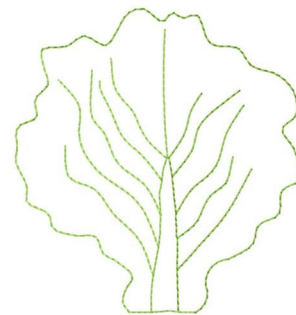

Name: Lettuce Machine Embroidery Design

SKU: GSD01-CHG726

Brand: Grand Slam Designs

Unique Colors: 13 (1 color Stops)

Unique Colors

	Color Name (Color Code)	Manufacturer - Type
	Super White (1001) [No Color Selected]	madeira - rayon
	Dusty Lilac (1263) [No Color Selected]	madeira - rayon
	Crocus (286)	Exquisite - Polyester 1000m

Complete Color Sequence

#		Color Name (Color Code)	Manufacturer - Type
1		Super White (1001) [No Color Selected]	madeira - rayon
2		Super White (1001) [No Color Selected]	madeira - rayon
3		Crocus (286)	Exquisite - Polyester 1000m