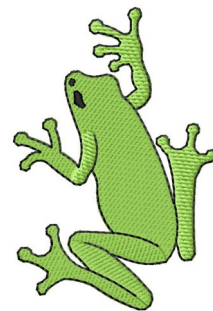

Name: Climbing Frog Machine Embroidery Design

SKU: GSD01-CHG592

Brand: Grand Slam Designs

Unique Colors: 13 (2 color Stops)

Unique Colors

	Color Name (Color Code)	Manufacturer - Type
	Super White (1001) [No Color Selected]	madeira - rayon
	Dusty Lilac (1263) [No Color Selected]	madeira - rayon
	Crocus (286)	Exquisite - Polyester 1000m

Complete Color Sequence

#		Color Name (Color Code)	Manufacturer - Type
1		Super White (1001) [No Color Selected]	madeira - rayon
2		Super White (1001) [No Color Selected]	madeira - rayon
3		Crocus (286)	Exquisite - Polyester 1000m