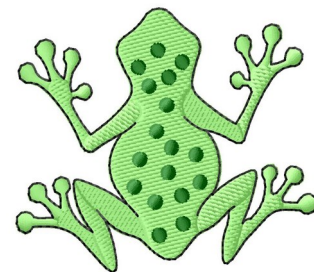

**Name:** Spotted Frog Machine Embroidery Design

**SKU:** GSD01-CHG580

**Brand:** Grand Slam Designs

**Unique Colors:** 13 (3 color Stops)

## Unique Colors

	<b>Color Name (Color Code)</b>	<b>Manufacturer - Type</b>
	Super White (1001) [No Color Selected]	madeira - rayon
	Dusty Lilac (1263) [No Color Selected]	madeira - rayon
	Crocus (286)	Exquisite - Polyester 1000m

# Complete Color Sequence

#		Color Name (Color Code)	Manufacturer - Type
1		Super White (1001) [No Color Selected]	madeira - rayon
2		Super White (1001) [No Color Selected]	madeira - rayon
3		Crocus (286)	Exquisite - Polyester 1000m