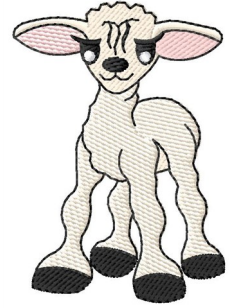

Name: Slender Lamb

SKU: GSD01-CHG558

Brand: Grand Slam Designs

Unique Colors: 13 (4 color Stops)

Unique Colors

	Color Name (Color Code)	Manufacturer - Type
	Super White (1001) [No Color Selected]	madeira - rayon
	Dusty Lilac (1263) [No Color Selected]	madeira - rayon
	Crocus (286)	Exquisite - Polyester 1000m