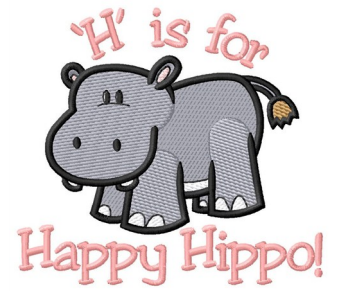

Name: H is for Hippo

SKU: GSD01-CHG552T1

Brand: Grand Slam Designs

Unique Colors: 13 (6 color Stops)

Unique Colors

	Color Name (Color Code)	Manufacturer - Type
	Super White (1001) [No Color Selected]	madeira - rayon
	Dusty Lilac (1263) [No Color Selected]	madeira - rayon
	Crocus (286)	Exquisite - Polyester 1000m