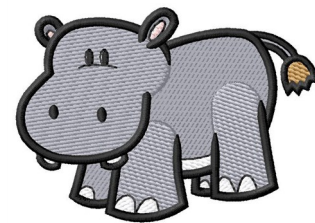

Name: Little Hippo

SKU: GSD01-CHG552

Brand: Grand Slam Designs

Unique Colors: 13 (5 color Stops)

Unique Colors

	Color Name (Color Code)	Manufacturer - Type
	Super White (1001) [No Color Selected]	madeira - rayon
	Dusty Lilac (1263) [No Color Selected]	madeira - rayon
	Crocus (286)	Exquisite - Polyester 1000m