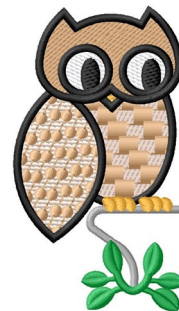

Name: Owl On Branch Machine Embroidery Design

SKU: GSD01-CHG529

Brand: Grand Slam Designs

Unique Colors: 13 (8 color Stops)

Unique Colors

	Color Name (Color Code)	Manufacturer - Type
	Super White (1001) [No Color Selected]	madeira - rayon
	Dusty Lilac (1263) [No Color Selected]	madeira - rayon
	Crocus (286)	Exquisite - Polyester 1000m

Complete Color Sequence

#		Color Name (Color Code)	Manufacturer - Type
1		Super White (1001) [No Color Selected]	madeira - rayon
2		Super White (1001) [No Color Selected]	madeira - rayon
3		Crocus (286)	Exquisite - Polyester 1000m