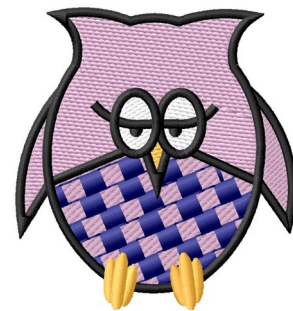

Name: Sleepy Owl

SKU: GSD01-CHG527

Brand: Grand Slam Designs

Unique Colors: 13 (6 color Stops)

Unique Colors

	Color Name (Color Code)	Manufacturer - Type
	Super White (1001) [No Color Selected]	madeira - rayon
	Dusty Lilac (1263) [No Color Selected]	madeira - rayon
	Crocus (286)	Exquisite - Polyester 1000m