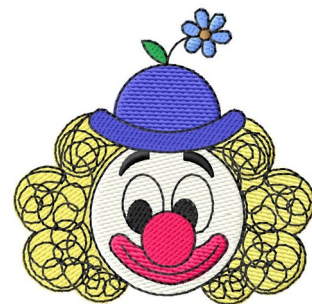

Name: Clown Face Machine Embroidery Design

SKU: GSD01-CHG509

Brand: Grand Slam Designs

Unique Colors: 13 (8 color Stops)

Unique Colors

	Color Name (Color Code)	Manufacturer - Type
	Super White (1001) [No Color Selected]	madeira - rayon
	Dusty Lilac (1263) [No Color Selected]	madeira - rayon
	Crocus (286)	Exquisite - Polyester 1000m

Complete Color Sequence

#		Color Name (Color Code)	Manufacturer - Type
1		Super White (1001) [No Color Selected]	madeira - rayon
2		Super White (1001) [No Color Selected]	madeira - rayon
3		Crocus (286)	Exquisite - Polyester 1000m