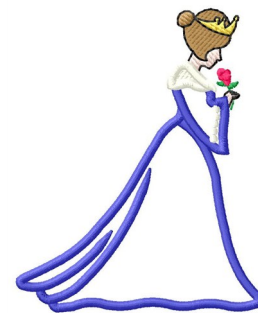

Name: Applique Queen Machine Embroidery Design

SKU: GSD01-CHG477

Brand: Grand Slam Designs

Unique Colors: 13 (10 color Stops)

Unique Colors

| | Color Name (Color Code) | Manufacturer - Type |
|--|--|-----------------------------|
| | Super White (1001) [No Color Selected] | madeira - rayon |
| | Dusty Lilac (1263) [No Color Selected] | madeira - rayon |
| | Crocus (286) | Exquisite - Polyester 1000m |