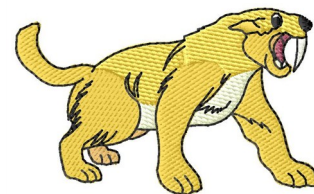

**Name:** Saber Toothed Cat Machine Embroidery Design

**SKU:** GSD01-CHG467

**Brand:** Grand Slam Designs

**Unique Colors:** 13 (8 color Stops)

## Unique Colors

|  | <b>Color Name (Color Code)</b>         | <b>Manufacturer - Type</b>  |
|--|--|-----------------------------|
|  | Super White (1001) [No Color Selected] | madeira - rayon             |
|  | Dusty Lilac (1263) [No Color Selected] | madeira - rayon             |
|  | Crocus (286)                           | Exquisite - Polyester 1000m |