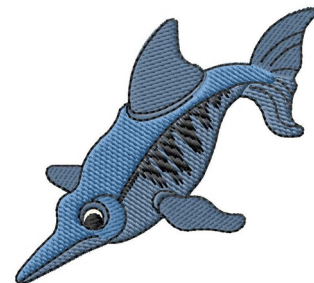

Name: Ichthyosaurus Machine Embroidery Design

SKU: GSD01-CHG461

Brand: Grand Slam Designs

Unique Colors: 13 (4 color Stops)

Unique Colors

	Color Name (Color Code)	Manufacturer - Type
	Super White (1001) [No Color Selected]	madeira - rayon
	Dusty Lilac (1263) [No Color Selected]	madeira - rayon
	Crocus (286)	Exquisite - Polyester 1000m