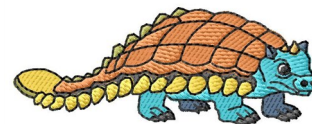

Name: Ankylosaurus

SKU: GSD01-CHG457

Brand: Grand Slam Designs

Unique Colors: 13 (9 color Stops)

Unique Colors

	Color Name (Color Code)	Manufacturer - Type
	Super White (1001) [No Color Selected]	madeira - rayon
	Dusty Lilac (1263) [No Color Selected]	madeira - rayon
	Crocus (286)	Exquisite - Polyester 1000m

Complete Color Sequence

#		Color Name (Color Code)	Manufacturer - Type
1		Super White (1001) [No Color Selected]	madeira - rayon
2		Super White (1001) [No Color Selected]	madeira - rayon
3		Crocus (286)	Exquisite - Polyester 1000m