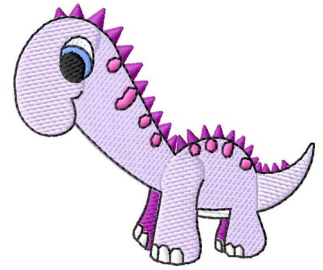

Name: Dinosaur

SKU: GSD01-CHG431

Brand: Grand Slam Designs

Unique Colors: 13 (7 color Stops)

Unique Colors

	Color Name (Color Code)	Manufacturer - Type
	Super White (1001) [No Color Selected]	madeira - rayon
	Dusty Lilac (1263) [No Color Selected]	madeira - rayon
	Crocus (286)	Exquisite - Polyester 1000m

Complete Color Sequence

#		Color Name (Color Code)	Manufacturer - Type
1		Super White (1001) [No Color Selected]	madeira - rayon
2		Super White (1001) [No Color Selected]	madeira - rayon
3		Crocus (286)	Exquisite - Polyester 1000m