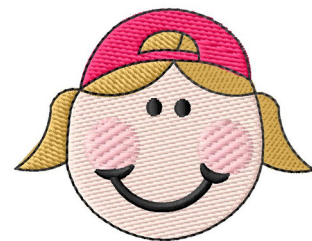

**Name:** Girl With Baseball Cap

**SKU:** GSD01-CHG359

**Brand:** Grand Slam Designs

**Unique Colors:** 13 (5 color Stops)