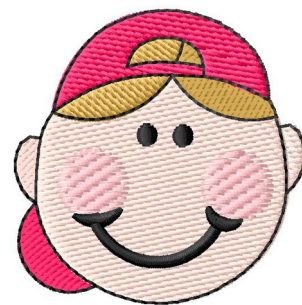

**Name:** Boy With Baseball Cap Machine  
Embroidery Design

**SKU:** GSD01-CHG357

**Brand:** Grand Slam Designs

**Unique Colors:** 13 (6 color Stops)