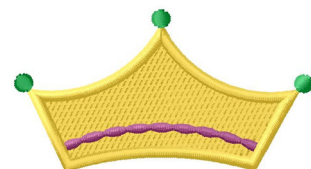

**Name:** Crown

**SKU:** GSD01-CHG355

**Brand:** Grand Slam Designs

**Unique Colors:** 13 (4 color Stops)

## Unique Colors

	<b>Color Name (Color Code)</b>	<b>Manufacturer - Type</b>
	Super White (1001) [No Color Selected]	madeira - rayon
	Dusty Lilac (1263) [No Color Selected]	madeira - rayon
	Crocus (286)	Exquisite - Polyester 1000m