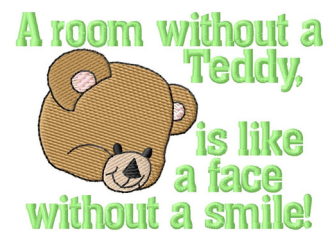

Name: A Smile Machine Embroidery Design

SKU: GSD01-CHG349R

Brand: Grand Slam Designs

Unique Colors: 13 (5 color Stops)

Unique Colors

	Color Name (Color Code)	Manufacturer - Type
	Super White (1001) [No Color Selected]	madeira - rayon
	Dusty Lilac (1263) [No Color Selected]	madeira - rayon
	Crocus (286)	Exquisite - Polyester 1000m