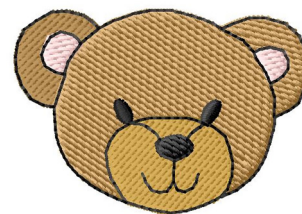

Name: Bear Head Machine Embroidery Design

SKU: GSD01-CHG337R

Brand: Grand Slam Designs

Unique Colors: 13 (4 color Stops)

Unique Colors

	Color Name (Color Code)	Manufacturer - Type
	Super White (1001) [No Color Selected]	madeira - rayon
	Dusty Lilac (1263) [No Color Selected]	madeira - rayon
	Crocus (286)	Exquisite - Polyester 1000m

Complete Color Sequence

#		Color Name (Color Code)	Manufacturer - Type
1		Super White (1001) [No Color Selected]	madeira - rayon
2		Super White (1001) [No Color Selected]	madeira - rayon
3		Crocus (286)	Exquisite - Polyester 1000m