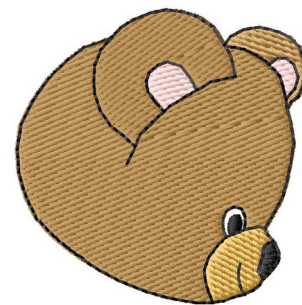

Name: Bear Head Machine Embroidery Design

SKU: GSD01-CHG336R

Brand: Grand Slam Designs

Unique Colors: 13 (4 color Stops)

Unique Colors

	Color Name (Color Code)	Manufacturer - Type
	Super White (1001) [No Color Selected]	madeira - rayon
	Dusty Lilac (1263) [No Color Selected]	madeira - rayon
	Crocus (286)	Exquisite - Polyester 1000m

Complete Color Sequence

#		Color Name (Color Code)	Manufacturer - Type
1		Super White (1001) [No Color Selected]	madeira - rayon
2		Super White (1001) [No Color Selected]	madeira - rayon
3		Crocus (286)	Exquisite - Polyester 1000m