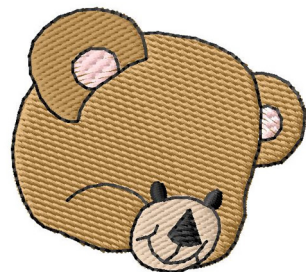

Name: Bear Head Machine Embroidery Design

SKU: GSD01-CHG335R

Brand: Grand Slam Designs

Unique Colors: 13 (4 color Stops)

Unique Colors

	Color Name (Color Code)	Manufacturer - Type
	Super White (1001) [No Color Selected]	madeira - rayon
	Dusty Lilac (1263) [No Color Selected]	madeira - rayon
	Crocus (286)	Exquisite - Polyester 1000m

Complete Color Sequence

#		Color Name (Color Code)	Manufacturer - Type
1		Super White (1001) [No Color Selected]	madeira - rayon
2		Super White (1001) [No Color Selected]	madeira - rayon
3		Crocus (286)	Exquisite - Polyester 1000m