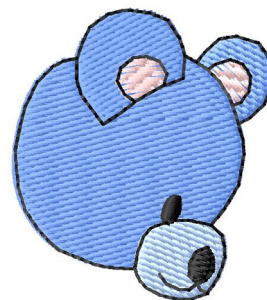

Name: Bear Head Machine Embroidery Design

SKU: GSD01-CHG332R

Brand: Grand Slam Designs

Unique Colors: 13 (4 color Stops)

Unique Colors

	Color Name (Color Code)	Manufacturer - Type
	Super White (1001) [No Color Selected]	madeira - rayon
	Dusty Lilac (1263) [No Color Selected]	madeira - rayon
	Crocus (286)	Exquisite - Polyester 1000m

Complete Color Sequence

#		Color Name (Color Code)	Manufacturer - Type
1		Super White (1001) [No Color Selected]	madeira - rayon
2		Super White (1001) [No Color Selected]	madeira - rayon
3		Crocus (286)	Exquisite - Polyester 1000m